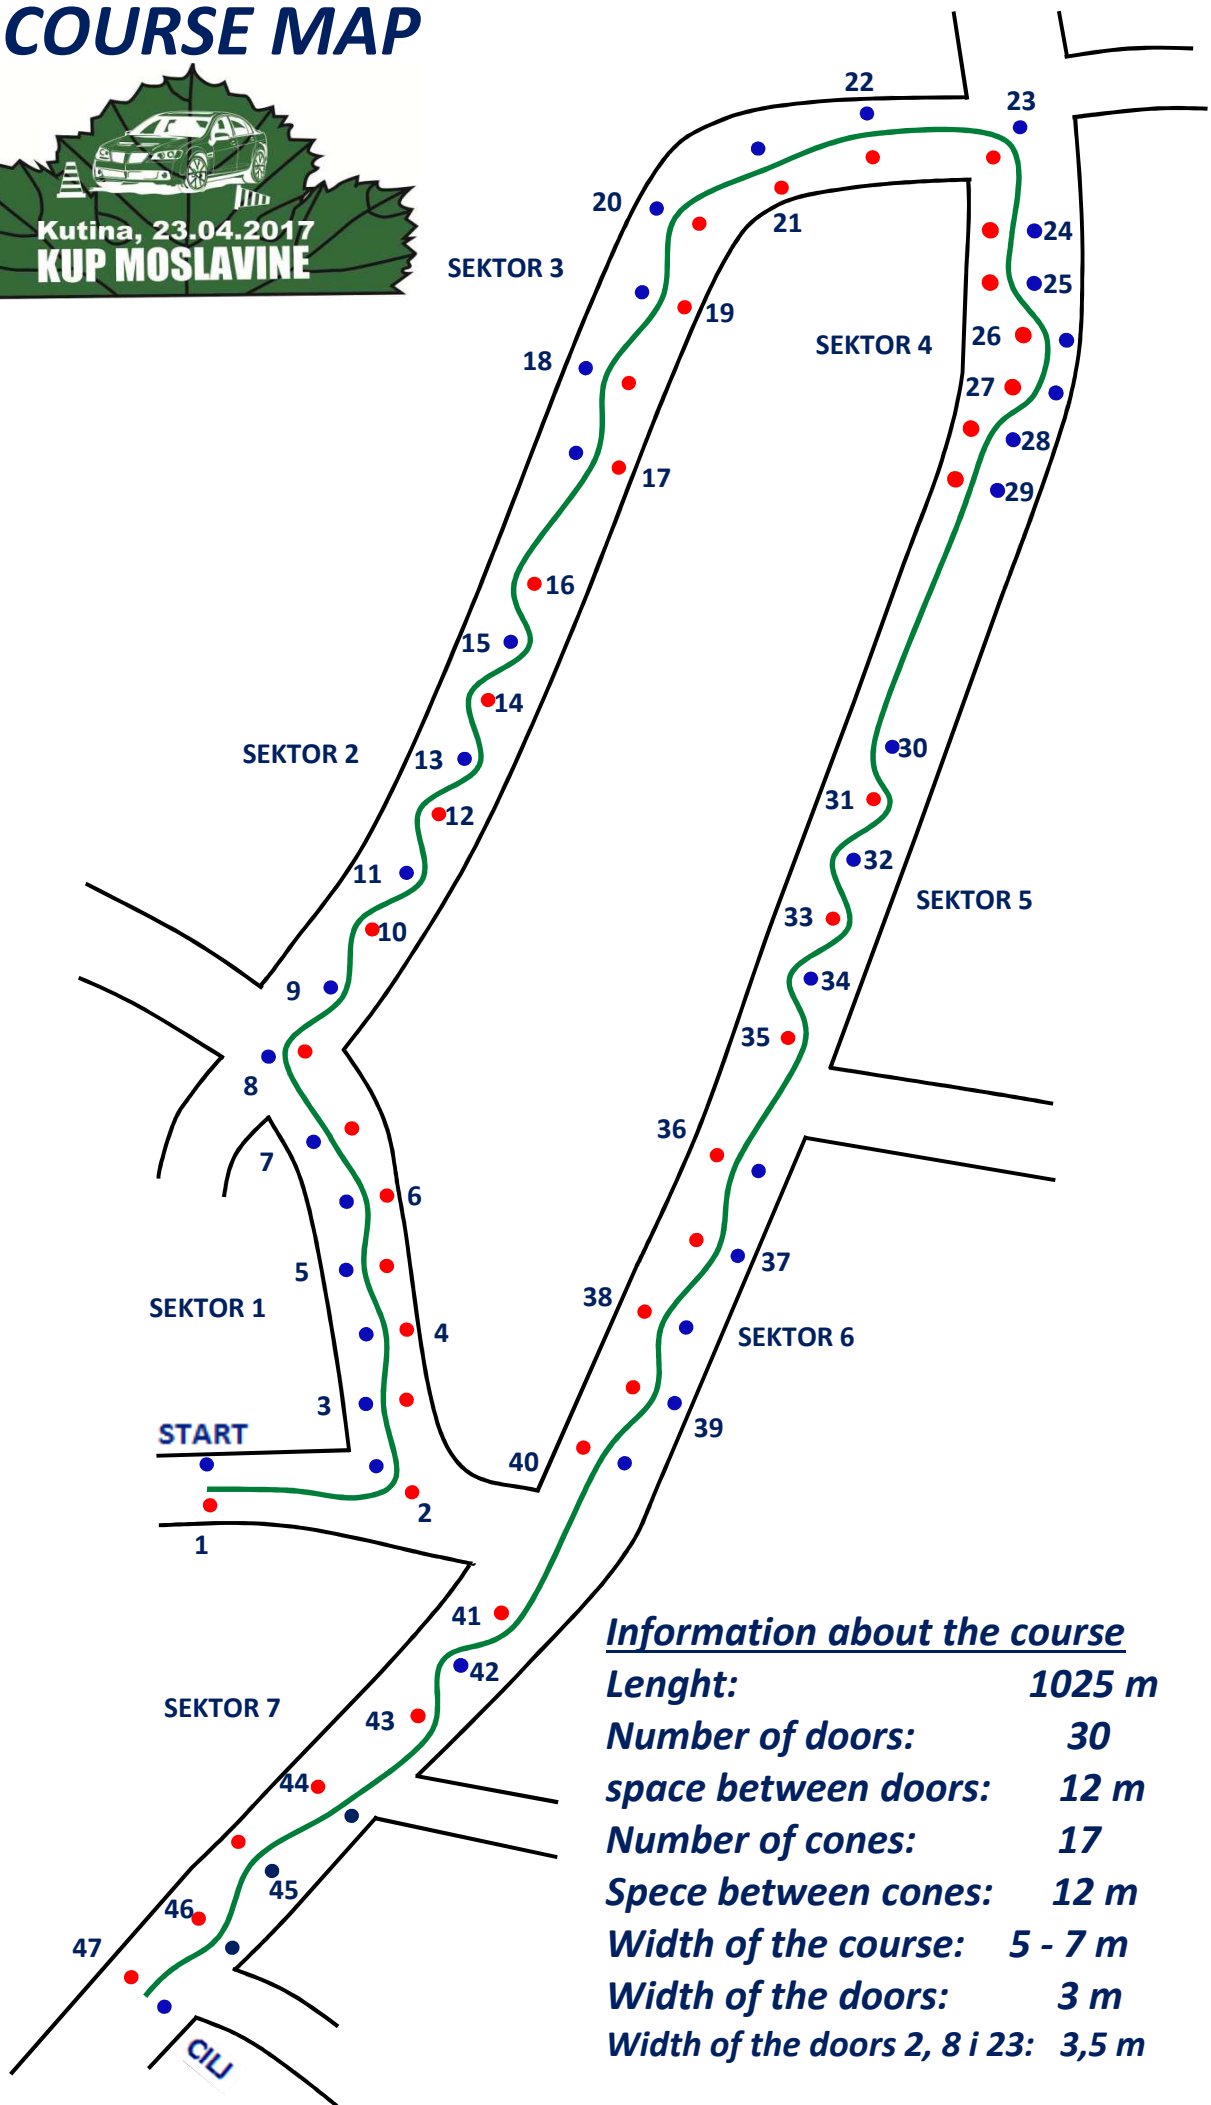

COURSE MAP

Information about the course

Lenght:	1025 m
Number of doors:	30
space between doors:	12 m
Number of cones:	17
Spece between cones:	12 m
Width of the course:	5 - 7 m
Width of the doors:	3 m
Width of the doors 2, 8 i 23:	3,5 m